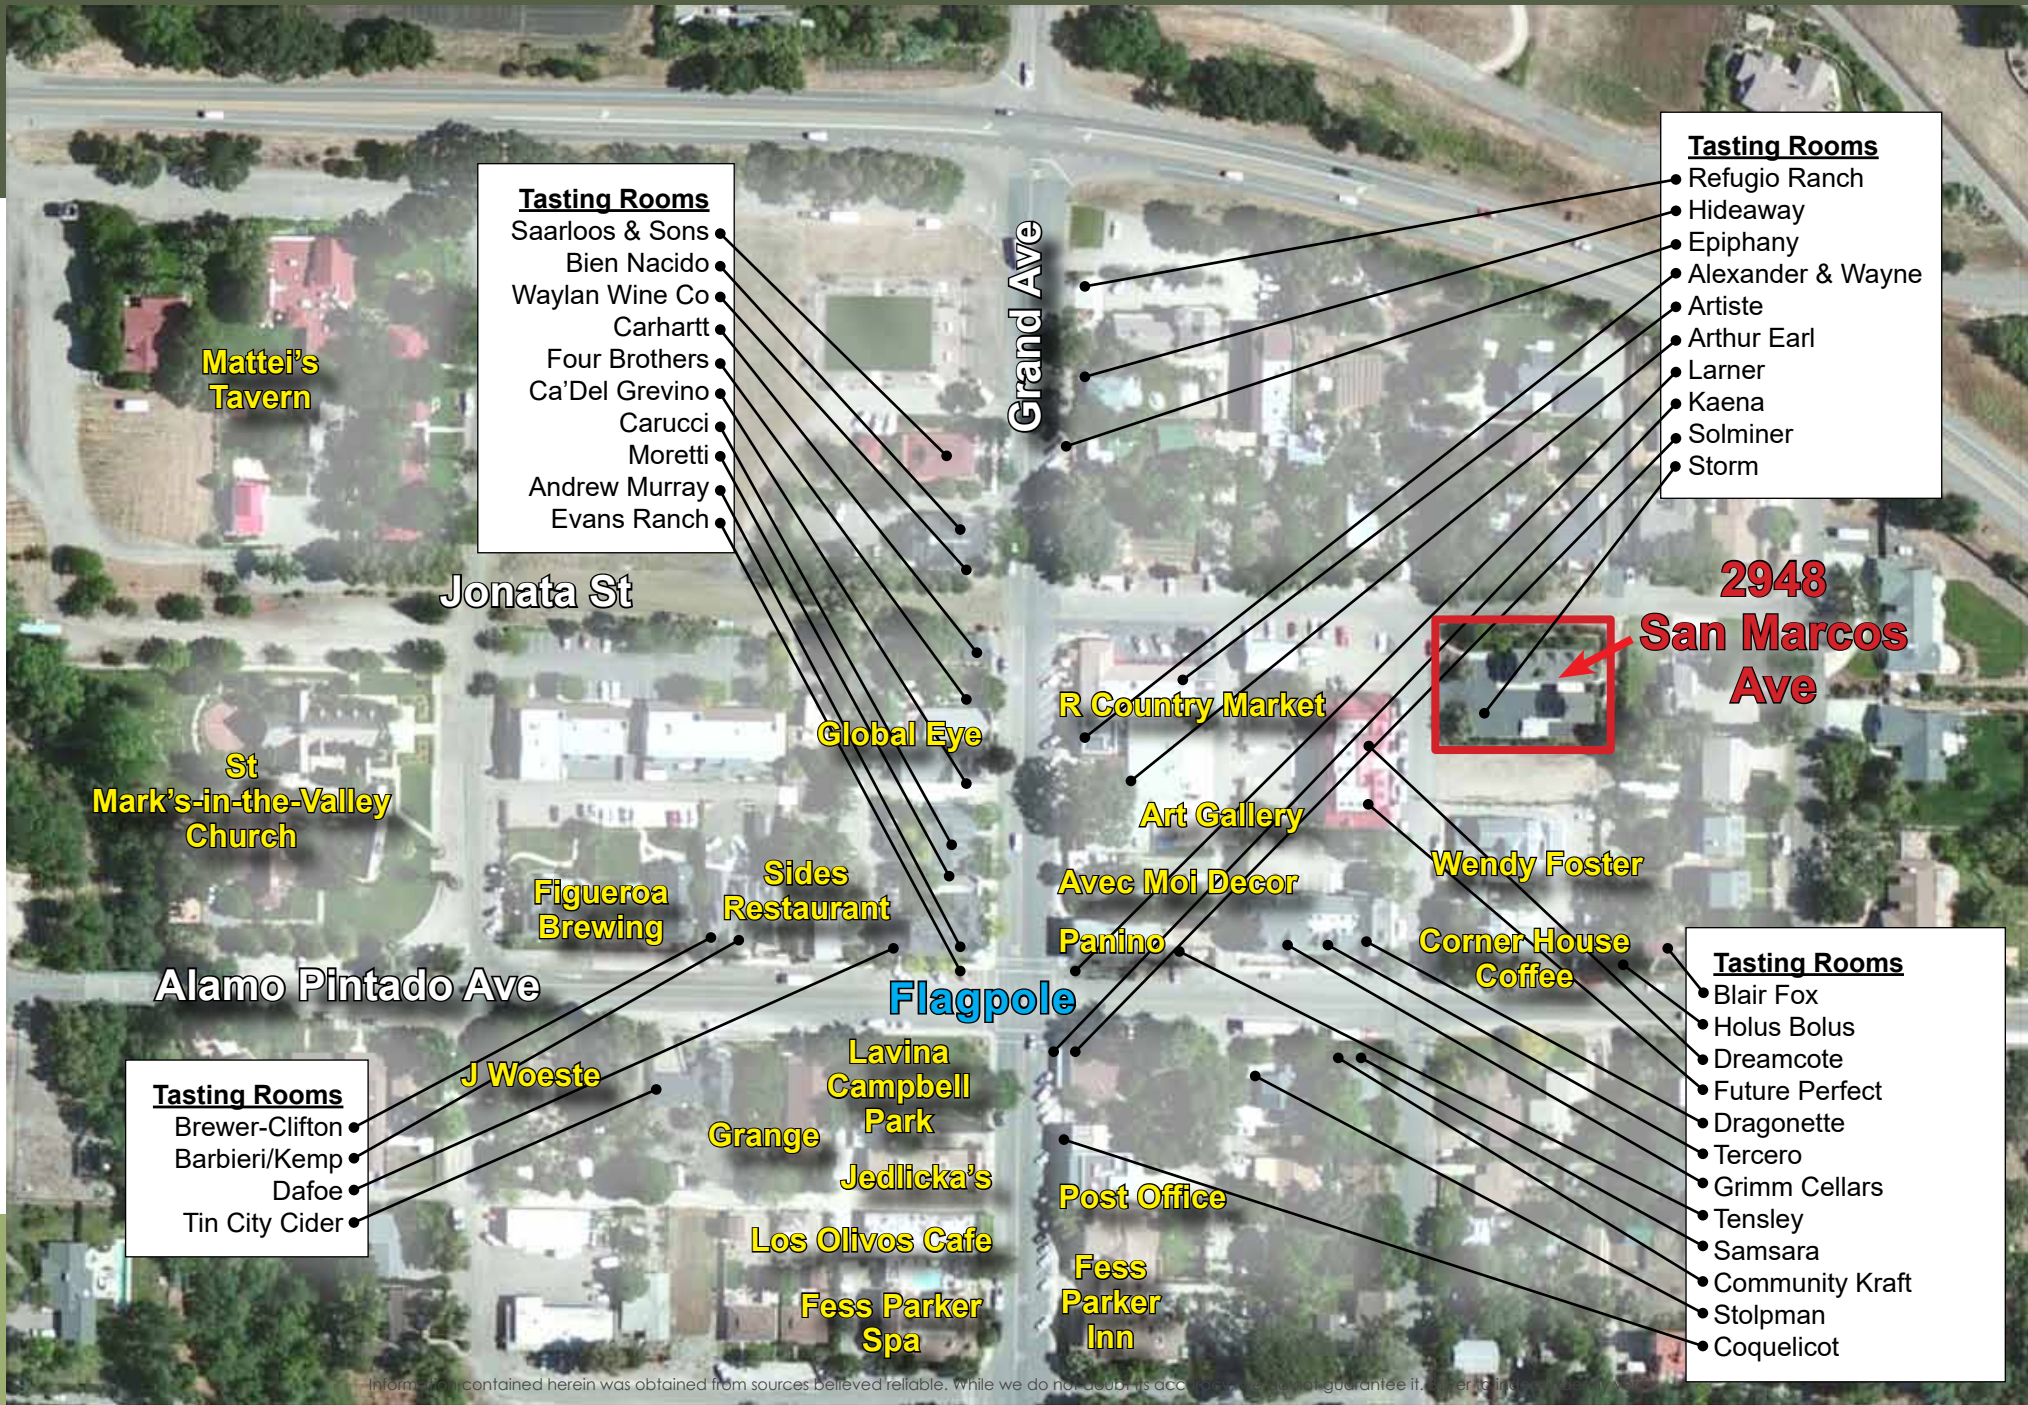

FOR LEASE: 2948 San Marcos Ave #103, Los Olivos, CA

- Tasting Rooms**
- Saarloos & Sons
 - Bien Nacido
 - Waylan Wine Co
 - Carhartt
 - Four Brothers
 - Ca'Del Grevino
 - Carucci
 - Moretti
 - Andrew Murray
 - Evans Ranch