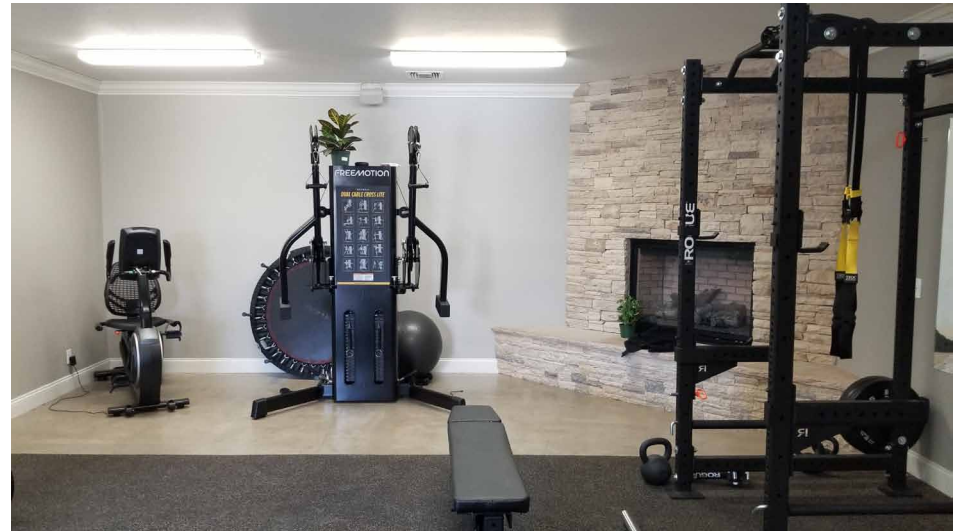

Main Room Photos

Information contained herein was obtained from sources believed reliable. While we do not doubt its accuracy, we do not guarantee it. Buyer to independently verify.